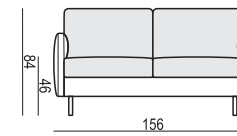

LOUIS

ARMCHAIR

2 SEATER

2 SEATER LEFT (or RIGHT)

2 SEATER without ARMRESTS

2,5 SEATER

2,5 SEATER SEATER LEFT (or RIGHT)

2,5 SEATER SEATER without ARMRESTS

3 SEATER

3 SEATER LEFT (or RIGHT)

3 SEATER without ARMRESTS

4 SEATER (TWO PARTS)

4 SEATER (TWO PARTS) LEFT (or RIGHT)

4 SEATER (TWO PARTS) without ARMRESTS

DIVAN LEFT (or RIGHT)

BENCH LEFT (or RIGHT)

CORNER 90°

FOOTSTOOL 80x64

ENDPART LEFT (or RIGHT) cm 88 x 2,5 x 49 H

HEADREST with roll L-60 Ø16