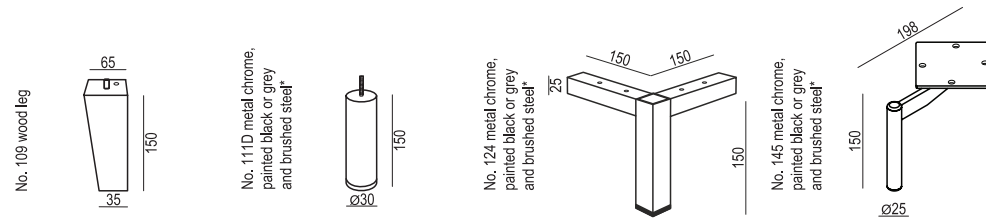

FEET

*please check a cost of brushed steel finish with a sale representative

CLASSIC COMFORT

1. polyurethane hard foam/high resilient polyurethane foam
2. foam flakes with silicone balls
3. springs
4. FSC® certified solid wood and wood based elements
5. fabric or leather
6. FSC® certified solid wood or metal legs

STANDARD COMFORT

1. polyurethane foam/high resilient polyurethane foam
2. foam flakes with silicone balls
3. springs
4. FSC® certified solid wood and wood based elements
5. fabric or leather
6. FSC® certified solid wood or metal legs

LUX COMFORT

1. polyurethane foam/high resilient polyurethane foam
2. cushion chamber with mix of feather and silicone balls
3. springs
4. FSC® certified solid wood and wood based elements
5. fabric or leather
6. FSC® certified solid wood or metal legs