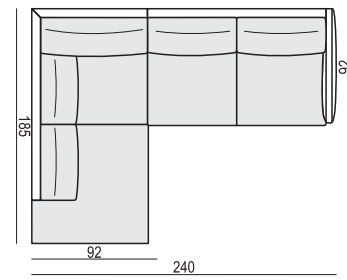

## ENDPART LEFT (or RIGHT) cm 88 x 2,5 x 49 H

## HEADREST with roll L-60 Ø16

**SET 4 LEFT (or RIGHT)**

**DIVAN LEFT (or RIGHT) + 2,5 SEATER RIGHT (or LEFT)**

**SET 5 LEFT (or RIGHT)**

**DIVAN LEFT (or RIGHT) + 2 SEATER RIGHT (or LEFT)**

**UPHOLSTERY**