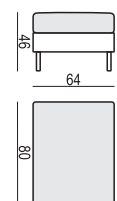

## 4 SEATER (TWO PARTS) without ARMRESTS

## DIVAN LEFT (or RIGHT)

## BENCH LEFT (or RIGHT)

## ENDPART LEFT (or RIGHT) cm 88 x 2,5 x 49 H