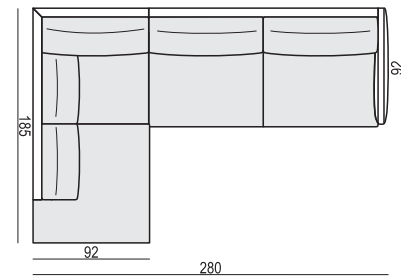

## ENDPART LEFT (or RIGHT) cm 88 x 2,5 x 49 H

## HEADREST with roll L-60 Ø16

**SET 4 LEFT (or RIGHT)**

**DIVAN LEFT (or RIGHT) + 2,5 SEATER RIGHT (or LEFT)**

**SET 5 LEFT (or RIGHT)**

**DIVAN LEFT (or RIGHT) + 2 SEATER RIGHT (or LEFT)**

**UPHOLSTERY**