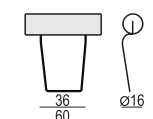

HEADREST with roll L-60 Ø16