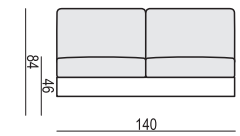

2 SEATER without ARMRESTS