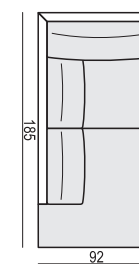

DIVAN LEFT (or RIGHT)