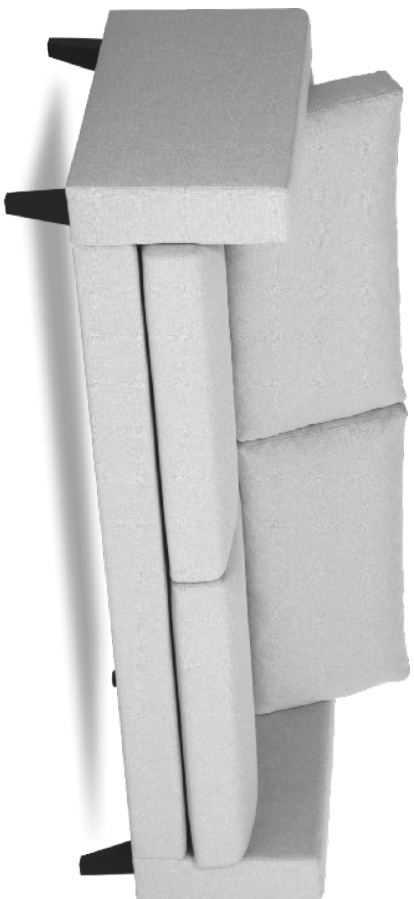

RUBIS

SET 1
2 SEATER LEFT + CORNER 90°
+ 2 SEATER RIGHT

SET 2 LEFT (or RIGHT)
2 SEATER LEFT (or RIGHT) + CORNER 90°
+ 2,5 SEATER RIGHT (or LEFT)

SET 3
2,5 SEATER LEFT + CORNER 90° + 2,5 SEATER RIGHT

SET 4 RIGHT (or LEFT)

SET 5 RIGHT (or LEFT)

UPHOLSTERY

FABRIC: FC - fix cover or LC - loose cover and LEATHER: FC - fix cover

FEET

STANDARD COMFORT

LUX COMFORT

PREMIUM COMFORT