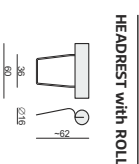

RUBIS

SET 1
2 SEATER LEFT + CORNER 90°
+ 2 SEATER RIGHT

SET 2 LEFT (or RIGHT)
2 SEATER LEFT (or RIGHT) + CORNER 90°
+ 2,5 SEATER RIGHT (or LEFT)

SET 3
2,5 SEATER LEFT + CORNER 90° + 2,5 SEATER RIGHT

SET 4 RIGHT (or LEFT)