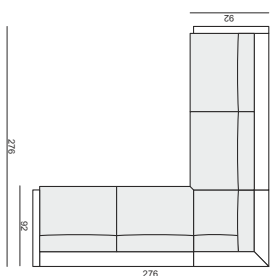

RUBIS

SET 1
2 SEATER LEFT + CORNER 90°
+ 2 SEATER RIGHT

SET 2 LEFT (or RIGHT)
2 SEATER LEFT (or RIGHT) + CORNER 90°
+ 2,5 SEATER RIGHT (or LEFT)

SET 3
2,5 SEATER LEFT + CORNER 90° + 2,5 SEATER RIGHT

SET 4 RIGHT (or LEFT)

SET 5 RIGHT (or LEFT)

UPHOLSTERY

FABRIC: FC - fix cover or LC - loose cover and LEATHER: FC - fix cover

FEET

STANDARD COMFORT

LUX COMFORT

PREMIUM COMFORT