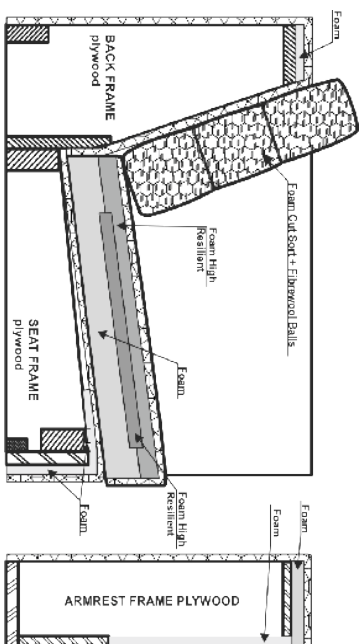

RUBIS

SET 1
2 SEATER LEFT + CORNER 90°
+ 2 SEATER RIGHT

SET 2 LEFT (or RIGHT)
2 SEATER LEFT (or RIGHT) + CORNER 90°
+ 2,5 SEATER RIGHT (or LEFT)

SET 3
2,5 SEATER LEFT + CORNER 90° + 2,5 SEATER RIGHT

SET 4 RIGHT (or LEFT)

SET 5 RIGHT (or LEFT)

UPHOLSTERY

FABRIC: FC - fix cover or LC - loose cover and LEATHER: FC - fix cover

FEET

STANDARD COMFORT

LUX COMFORT

PREMIUM COMFORT