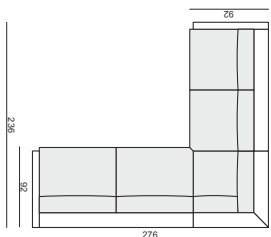

RUBIS

SET 1
2 SEATER LEFT + CORNER 90°
+ 2 SEATER RIGHT

SET 2 LEFT (or RIGHT)
2 SEATER LEFT (or RIGHT) + CORNER 90°
+ 2,5 SEATER RIGHT (or LEFT)

SET 3
2,5 SEATER LEFT + CORNER 90° + 2,5 SEATER RIGHT

SET 4 RIGHT (or LEFT)

SET 5 RIGHT (or LEFT)

UPHOLSTERY

FABRIC: FC - fix cover or LC - loose cover and LEATHER: FC - fix cover

FEET

STANDARD COMFORT

LUX COMFORT

PREMIUM COMFORT