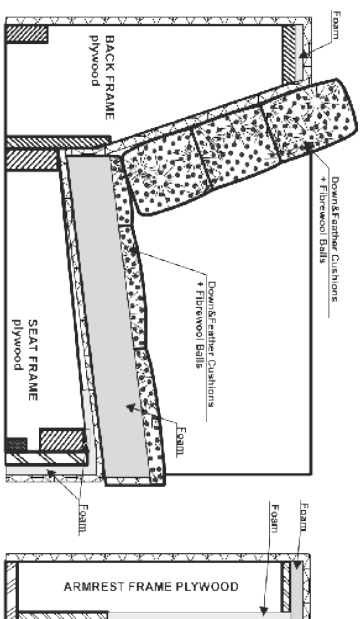

RUBIS

SET 1
2 SEATER LEFT + CORNER 90°
+ 2 SEATER RIGHT

SET 2 LEFT (or RIGHT)
2 SEATER LEFT (or RIGHT) + CORNER 90°
+ 2,5 SEATER RIGHT (or LEFT)

SET 3
2,5 SEATER LEFT + CORNER 90° + 2,5 SEATER RIGHT

SET 4 RIGHT (or LEFT)

SET 5 RIGHT (or LEFT)

UPHOLSTERY

FABRIC: FC - fix cover or LC - loose cover and LEATHER: FC - fix cover

FEET

STANDARD COMFORT

LUX COMFORT

PREMIUM COMFORT