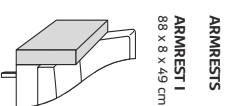

RUBIS

SET 1
2 SEATER LEFT + CORNER 90°
+ 2 SEATER RIGHT

SET 2 LEFT (or RIGHT)
2 SEATER LEFT (or RIGHT) + CORNER 90°
+ 2,5 SEATER RIGHT (or LEFT)

SET 3
2,5 SEATER LEFT + CORNER 90° + 2,5 SEATER RIGHT

SET 4 RIGHT (or LEFT)