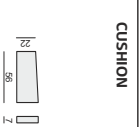

RUBIS

SET 1
2 SEATER LEFT + CORNER 90°
+ 2 SEATER RIGHT

SET 2 LEFT (or RIGHT)
2 SEATER LEFT (or RIGHT) + CORNER 90°
+ 2,5 SEATER RIGHT (or LEFT)

SET 3
2,5 SEATER LEFT + CORNER 90° + 2,5 SEATER RIGHT

SET 4 RIGHT (or LEFT)

SET 5 RIGHT (or LEFT)

UPHOLSTERY

FABRIC: FC - fix cover or LC - loose cover and LEATHER: FC - fix cover

FEET

STANDARD COMFORT

LUX COMFORT

PREMIUM COMFORT