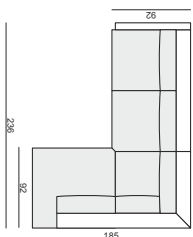

RUBIS

SET 1
2 SEATER LEFT + CORNER 90°
+ 2 SEATER RIGHT

SET 2 LEFT (or RIGHT)
2 SEATER LEFT (or RIGHT) + CORNER 90°
+ 2,5 SEATER RIGHT (or LEFT)

SET 3
2,5 SEATER LEFT + CORNER 90° + 2,5 SEATER RIGHT

SET 4 RIGHT (or LEFT)

SET 5 RIGHT (or LEFT)

UPHOLSTERY

FABRIC: FC - fix cover or LC - loose cover and LEATHER: FC - fix cover

FEET

STANDARD COMFORT

LUX COMFORT

PREMIUM COMFORT