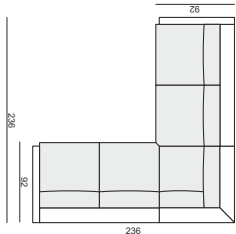

RUBIS

SET 1
2 SEATER LEFT + CORNER 90°
+ 2 SEATER RIGHT

SET 2 LEFT (or RIGHT)
2 SEATER LEFT (or RIGHT) + CORNER 90°
+ 2,5 SEATER RIGHT (or LEFT)

SET 3
2,5 SEATER LEFT + CORNER 90° + 2,5 SEATER RIGHT

SET 4 RIGHT (or LEFT)

SET 5 RIGHT (or LEFT)

UPHOLSTERY

FABRIC: FC - fix cover or LC - loose cover and LEATHER: FC - fix cover

FEET

STANDARD COMFORT

LUX COMFORT

PREMIUM COMFORT