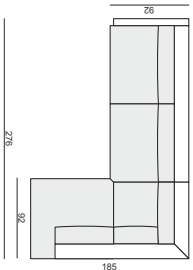

RUBIS

SET 1
2 SEATER LEFT + CORNER 90°
+ 2 SEATER RIGHT

SET 2 LEFT (or RIGHT)
2 SEATER LEFT (or RIGHT) + CORNER 90°
+ 2,5 SEATER RIGHT (or LEFT)

SET 3
2,5 SEATER LEFT + CORNER 90° + 2,5 SEATER RIGHT

SET 4 RIGHT (or LEFT)

SET 5 RIGHT (or LEFT)

UPHOLSTERY

FABRIC: FC - fix cover or LC - loose cover and LEATHER: FC - fix cover

FEET

STANDARD COMFORT

LUX COMFORT

PREMIUM COMFORT