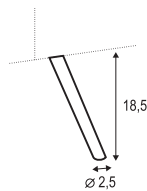

### DEPTH OF SEAT

---

## FEET

No. 181 metal painted black or grey

FRONT

No. 181A metal painted black or grey

BACK

No. 181B metal painted black or grey

FOOTSTOOL

---