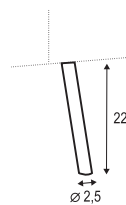

### DEPTH OF SEAT

---

## FEET

No. 181 metal painted black or grey

FRONT

No. 181A metal painted black or grey

BACK

No. 181B metal painted black or grey

FOOTSTOOL

---