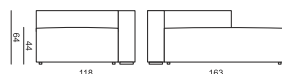

ELEMENT 126 without ARMRESTS

2 SEATER

2 SEATER LEFT (or RIGHT)

2 SEATER without ARMRESTS

2,5 SEATER

2,5 SEATER LEFT (or RIGHT)

2,5 SEATER without ARMRESTS

3 SEATER

3 SEATER LEFT (or RIGHT)

3 SEATER without ARMRESTS

DIVAN LEFT (or RIGHT)

CHAISELONGUE with ARMREST RIGHT (or LEFT)

CHAISELONGUE without ARMREST

cocktail
& design

RIVA

UNLIMITED POSSIBILITIES OF COMBINATIONS, BELOW EXAMPLE ARRANGEMENTS