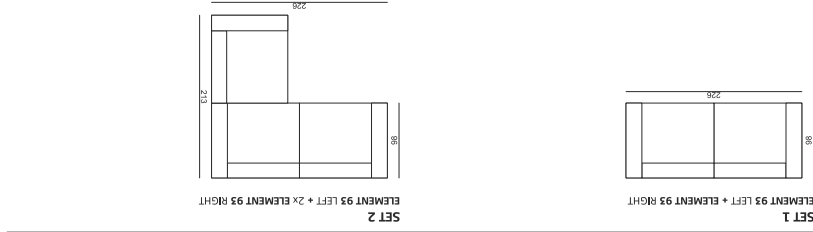

ELEMENT 80

ELEMENT 80 LEFT (or RIGHT) = CORNER 90°

ELEMENT 80 without ARMRETS

ELEMENT 93

ELEMENT 93 LEFT (or RIGHT)

ELEMENT 93 without ARMRETS

ELEMENT 126

ELEMENT 126 LEFT (or RIGHT)

3 SEATER LEFT (or RIGHT)

3 SEATER without ARMRESTS

DIVAN LEFT (or RIGHT)

CHAISELONGUE with ARMREST RIGHT (or LEFT)

CHAISELONGUE without ARMREST

cocktail
& design

RIVA

UNLIMITED POSSIBILITIES OF COMBINATIONS, BELOW EXAMPLE ARRANGEMENTS