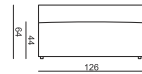

ELEMENT 80

ELEMENT 80 LEFT (or RIGHT) = CORNER 90°

ELEMENT 80 without ARMRETS

ELEMENT 93

ELEMENT 93 LEFT (or RIGHT)

ELEMENT 93 without ARMRETS

ELEMENT 126

ELEMENT 126 LEFT (or RIGHT)

ELEMENT 126 without ARMRESTS

2 SEATER

2 SEATER LEFT (or RIGHT)

2 SEATER without ARMRESTS

2,5 SEATER

2,5 SEATER LEFT (or RIGHT)

2,5 SEATER without ARMRESTS

3 SEATER