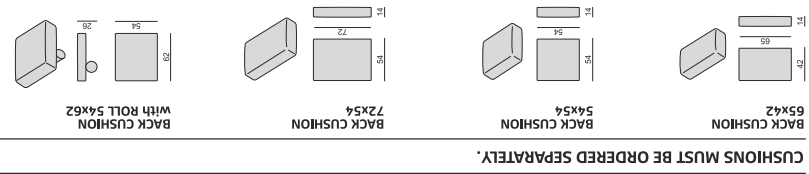

ELEMENT 80

ELEMENT 80 LEFT (or RIGHT) = CORNER 90°

ELEMENT 80 without ARMRETS

ELEMENT 93

ELEMENT 93 LEFT (or RIGHT)

ELEMENT 93 without ARMRETS

ELEMENT 126

ELEMENT 126 LEFT (or RIGHT)

3 SEATER LEFT (or RIGHT)

3 SEATER without ARMRESTS

DIVAN LEFT (or RIGHT)

CHAISELONGUE with ARMREST RIGHT (or LEFT)

CHAISELONGUE without ARMREST

cocktail
& design

RIVA

UNLIMITED POSSIBILITIES OF COMBINATIONS, BELOW EXAMPLE ARRANGEMENTS