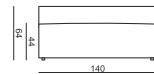

ELEMENT 80

ELEMENT 80 LEFT (or RIGHT) = CORNER 90°

ELEMENT 80 without ARMRETS

ELEMENT 93

ELEMENT 93 LEFT (or RIGHT)

ELEMENT 93 without ARMRETS

ELEMENT 126

ELEMENT 126 LEFT (or RIGHT)

ELEMENT 126 without ARMRESTS

2 SEATER

2 SEATER LEFT (or RIGHT)

2 SEATER without ARMRESTS

2,5 SEATER

2,5 SEATER LEFT (or RIGHT)

2,5 SEATER without ARMRESTS

3 SEATER

3 SEATER LEFT (or RIGHT)

3 SEATER without ARMRESTS

DIVAN LEFT (or RIGHT)

CHAISELONGUE with ARMREST RIGHT (or LEFT)

CHAISELONGUE without ARMREST

cocktail
& design

RIVA

UNLIMITED POSSIBILITIES OF COMBINATIONS, BELOW EXAMPLE ARRANGEMENTS