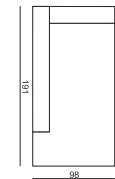

ELEMENT 80

ELEMENT 80 LEFT (or RIGHT) = CORNER 90°

ELEMENT 80 without ARMRETS

ELEMENT 93

ELEMENT 93 LEFT (or RIGHT)

ELEMENT 93 without ARMRETS

ELEMENT 126

ELEMENT 126 LEFT (or RIGHT)

ELEMENT 126 without ARMRESTS

2 SEATER

2 SEATER LEFT (or RIGHT)

2 SEATER without ARMRESTS

2,5 SEATER

2,5 SEATER LEFT (or RIGHT)

2,5 SEATER without ARMRESTS

3 SEATER

3 SEATER LEFT (or RIGHT)

3 SEATER without ARMRESTS

DIVAN LEFT (or RIGHT)

CHAISELONGUE with ARMREST RIGHT (or LEFT)

CHAISELONGUE without ARMREST

cocktail
& design

RIVA

UNLIMITED POSSIBILITIES OF COMBINATIONS, BELOW EXAMPLE ARRANGEMENTS