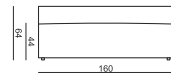

ELEMENT 80

ELEMENT 80 LEFT (or RIGHT) = CORNER 90°

ELEMENT 80 without ARMRETS

ELEMENT 93

ELEMENT 93 LEFT (or RIGHT)

ELEMENT 93 without ARMRETS

ELEMENT 126

ELEMENT 126 LEFT (or RIGHT)

ELEMENT 126 without ARMRESTS

2 SEATER

2 SEATER LEFT (or RIGHT)

2 SEATER without ARMRESTS

2,5 SEATER

2,5 SEATER LEFT (or RIGHT)

2,5 SEATER without ARMRESTS

3 SEATER

3 SEATER LEFT (or RIGHT)

3 SEATER without ARMRESTS

DIVAN LEFT (or RIGHT)

CHAISELONGUE with ARMREST RIGHT (or LEFT)

CHAISELONGUE without ARMREST

cocktail
& design

RIVA

UNLIMITED POSSIBILITIES OF COMBINATIONS, BELOW EXAMPLE ARRANGEMENTS