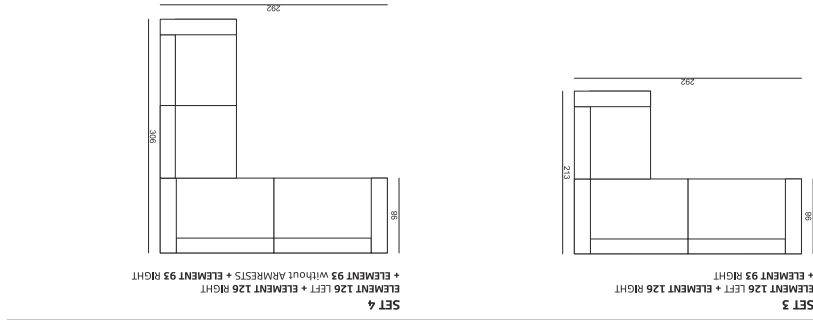

ELEMENT 80

ELEMENT 80 LEFT (or RIGHT) = CORNER 90°

ELEMENT 80 without ARMRETS

ELEMENT 93

ELEMENT 93 LEFT (or RIGHT)

ELEMENT 93 without ARMRETS

ELEMENT 126

ELEMENT 126 LEFT (or RIGHT)

ELEMENT 126 without ARMRESTS

2 SEATER

2 SEATER LEFT (or RIGHT)

2 SEATER without ARMRESTS

2,5 SEATER

2,5 SEATER LEFT (or RIGHT)

2,5 SEATER without ARMRESTS

3 SEATER

3 SEATER LEFT (or RIGHT)

3 SEATER without ARMRESTS

DIVAN LEFT (or RIGHT)

CHAISELONGUE with ARMREST RIGHT (or LEFT)

CHAISELONGUE without ARMREST

cocktail
& design

RIVA

UNLIMITED POSSIBILITIES OF COMBINATIONS, BELOW EXAMPLE ARRANGEMENTS