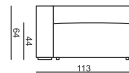

ELEMENT 80

ELEMENT 80 LEFT (or RIGHT) = CORNER 90°

ELEMENT 80 without ARMRETS

ELEMENT 93

ELEMENT 93 LEFT (or RIGHT)

ELEMENT 93 without ARMRETS

ELEMENT 126

ELEMENT 126 LEFT (or RIGHT)

ELEMENT 126 without ARMRESTS

2 SEATER

2 SEATER LEFT (or RIGHT)

2 SEATER without ARMRESTS

2,5 SEATER

2,5 SEATER LEFT (or RIGHT)

2,5 SEATER without ARMRESTS

3 SEATER