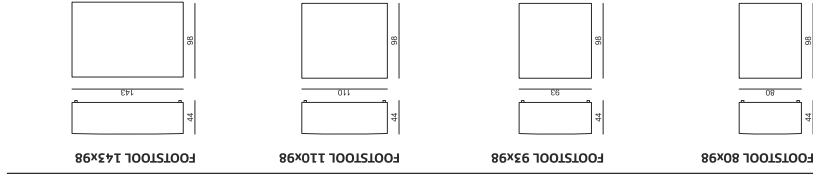

3 SEATER LEFT (or RIGHT)

3 SEATER without ARMRESTS

DIVAN LEFT (or RIGHT)

CHAISELONGUE with ARMREST RIGHT (or LEFT)

CHAISELONGUE without ARMREST

cocktail
& design

RIVA

UNLIMITED POSSIBILITIES OF COMBINATIONS, BELOW EXAMPLE ARRANGEMENTS