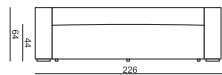

ELEMENT 80

ELEMENT 80 LEFT (or RIGHT) = CORNER 90°

ELEMENT 80 without ARMRETS

ELEMENT 93

ELEMENT 93 LEFT (or RIGHT)

ELEMENT 93 without ARMRETS

ELEMENT 126

ELEMENT 126 LEFT (or RIGHT)

ELEMENT 126 without ARMRESTS

2 SEATER

2 SEATER LEFT (or RIGHT)

2 SEATER without ARMRESTS

2,5 SEATER

2,5 SEATER LEFT (or RIGHT)

2,5 SEATER without ARMRESTS

3 SEATER

3 SEATER LEFT (or RIGHT)

3 SEATER without ARMRESTS

DIVAN LEFT (or RIGHT)

CHAISELONGUE with ARMREST RIGHT (or LEFT)

CHAISELONGUE without ARMREST

cocktail
& design

RIVA

UNLIMITED POSSIBILITIES OF COMBINATIONS, BELOW EXAMPLE ARRANGEMENTS