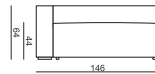

ELEMENT 80

ELEMENT 80 LEFT (or RIGHT) = CORNER 90°

ELEMENT 80 without ARMRETS

ELEMENT 93

ELEMENT 93 LEFT (or RIGHT)

ELEMENT 93 without ARMRETS

ELEMENT 126

ELEMENT 126 LEFT (or RIGHT)

ELEMENT 126 without ARMRESTS

2 SEATER

2 SEATER LEFT (or RIGHT)

2 SEATER without ARMRESTS

2,5 SEATER

2,5 SEATER LEFT (or RIGHT)

2,5 SEATER without ARMRESTS

3 SEATER