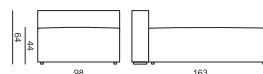

ELEMENT 126 without ARMRESTS

2 SEATER

2 SEATER LEFT (or RIGHT)

2 SEATER without ARMRESTS

2,5 SEATER

2,5 SEATER LEFT (or RIGHT)

2,5 SEATER without ARMRESTS

3 SEATER

3 SEATER LEFT (or RIGHT)

3 SEATER without ARMRESTS

DIVAN LEFT (or RIGHT)

CHAISELONGUE with ARMREST RIGHT (or LEFT)

CHAISELONGUE without ARMREST

cocktail
& design

RIVA

UNLIMITED POSSIBILITIES OF COMBINATIONS, BELOW EXAMPLE ARRANGEMENTS