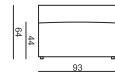

ELEMENT 80

ELEMENT 80 LEFT (or RIGHT) = CORNER 90°

ELEMENT 80 without ARMRETS

ELEMENT 93

ELEMENT 93 LEFT (or RIGHT)

ELEMENT 93 without ARMRETS

ELEMENT 126

ELEMENT 126 LEFT (or RIGHT)

ELEMENT 126 without ARMRESTS

2 SEATER

2 SEATER LEFT (or RIGHT)

2 SEATER without ARMRESTS

2,5 SEATER

2,5 SEATER LEFT (or RIGHT)

2,5 SEATER without ARMRESTS

3 SEATER